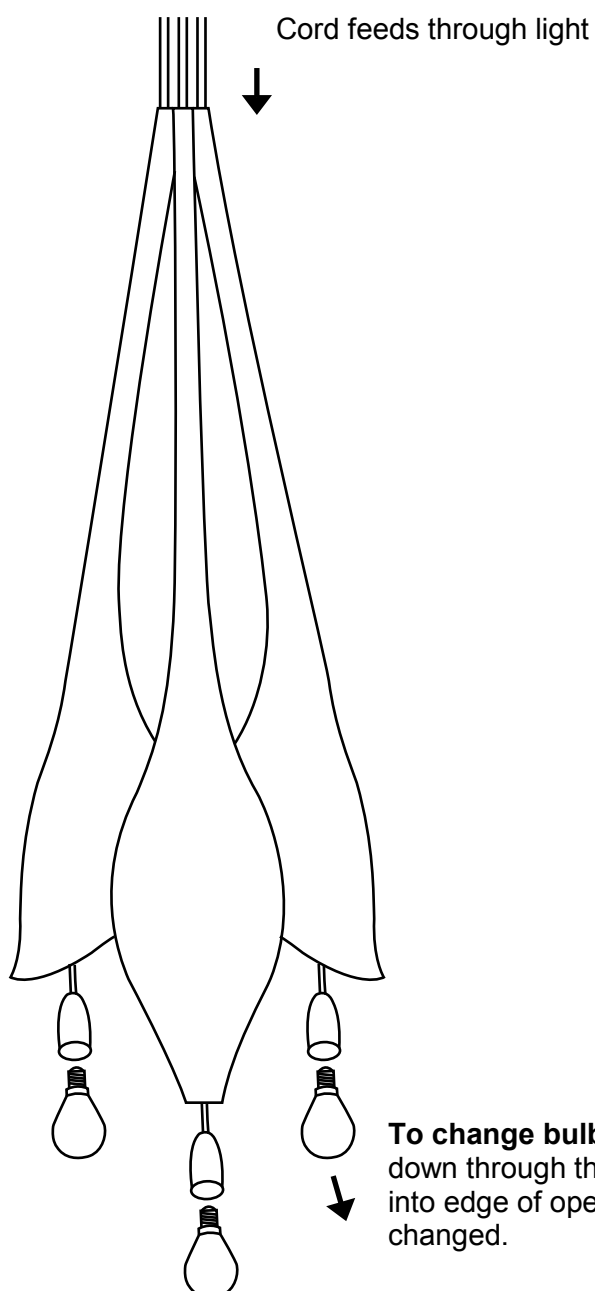

**Technical specification sheet**

**Aracea**

Type	Chandelier
Designer	Robert Foster in collaboration with Bengt Cannon
Year of Design	2013
Material	Acrylic
Dimensions (mm)	270mm l x 270mm w x 580mm h
Colour	White
Cleaning Instructions	To clean, use warm soapy water or cleaning products specifically designed for acrylic.

	Light globe	3 x 5 watt Compact fluorescent
	Cable length Cable colour	2-3 meter White
	Ceiling rose Diameter Colour Material	90 mm White Steel
	Packaging (mm)	810 x 260 x 260
	Weight	1.3 kg

## F!NK Aracea Light installation

Installation should only be done by a qualified electrician. Each Aracea light comes with 3 light bulb (8-11 watt warm white bayonet), mounting plate, covering plate, 3 x screws, 3 x toggles. The screws should be used when installing into timber or ceiling rafters and the toggles for gyprock plasterboard.